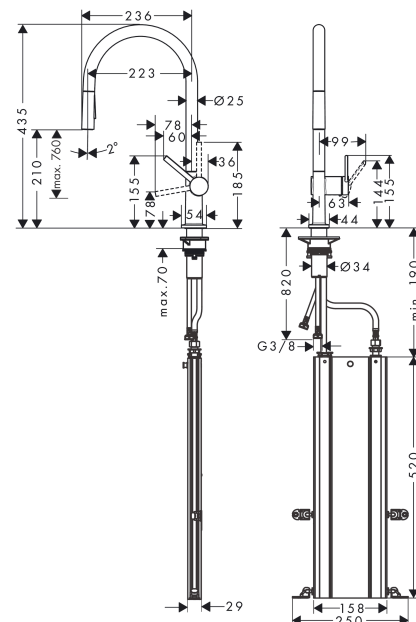

Scale drawing