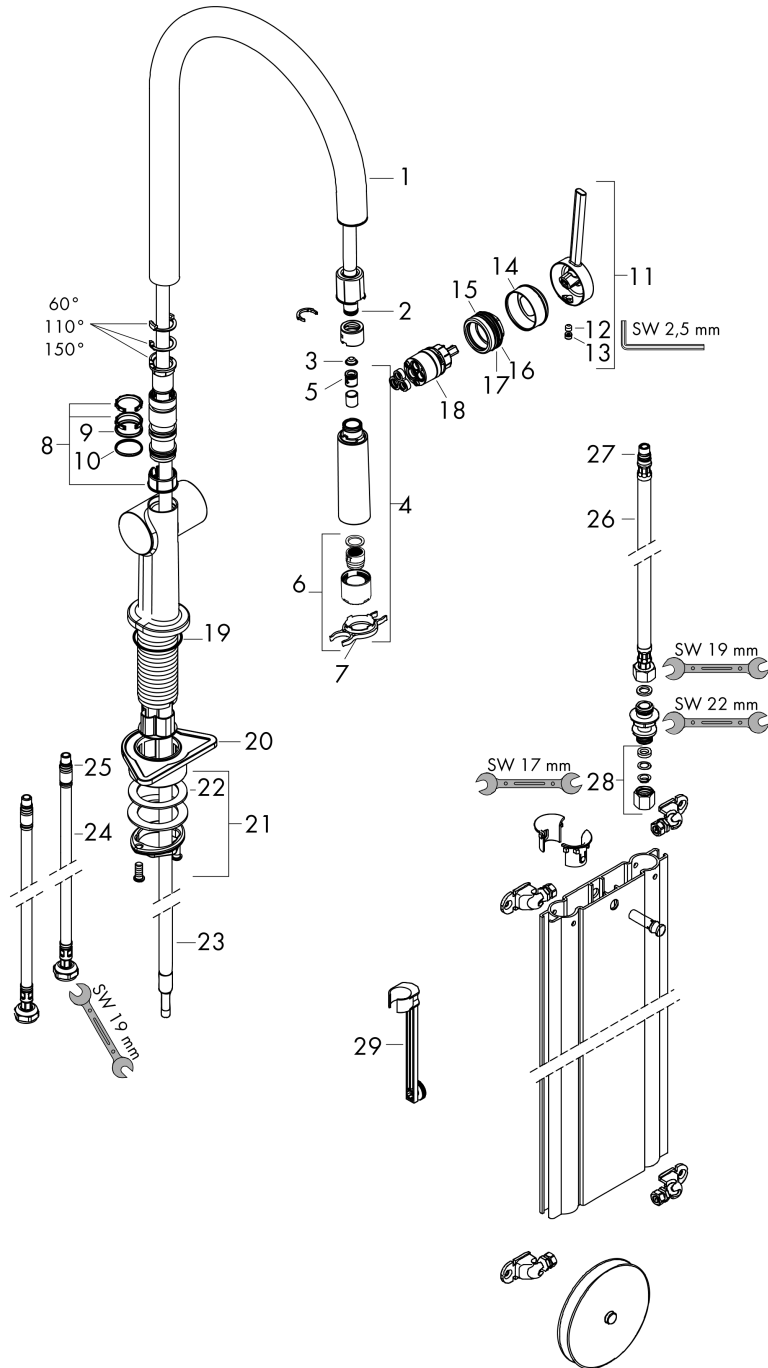

Flowchart

Talis M54
Single lever kitchen mixer 210, pull-out spray, 2jet, sBox
 Surfaces: **Chrome** Article Number: **72801000**

Exploded Drawing

Year of production: >12/19

Talis M54

Single lever kitchen mixer 210, pull-out spray, 2jet, sBox

Surfaces: **Chrome** Article Number: **72801000**

Spare part list

Year of production: >12/19

Pos.	Description	Article Number	Price	PU
1	spout cpl.	93739000	-	1
2	O-ring 8x2	98112000	-	1
3	filter	98516000	-	1
4	handspray	93741000	-	1
5	non return valve DW 10	96456000	-	1
6	spray former	93342000	-	1
7	service tool	95910000	-	1
8	set of lever collars	98365000	-	1
9	O-ring 19x2	98426000	-	1
10	O-ring 20x1,5	98197000	-	1
11	handle	93736000	-	1
12	hollow set screw M5x5	98446000	-	1
13	screw cover	93735610	-	1
14	flange	93737000	-	1
15	nut	93738000	-	1
16	O-ring 29x2	98391000	-	1
17	O-ring 30x1,5	98433000	-	1
18	cartridge, assy	93740000	-	1
19	O-ring 36x3	98052000	-	1
20	support	97523000	-	1
21	fixing set (Ø 34)	95049000	-	1
22	lever collar	97548000	-	1
23	hose	93754000	-	1
24	connection hose 900 mm M8x0,75 G3/8	93746000	-	1
25	O-ring 6,6x1,6	93019000	-	1
26	connection hose 450 mm M8x0,75 G3/8	97206000	-	1
27	O-ring 7x1,5	98422000	-	1
28	squeezing connection	96099000	-	1
29	extension set	43333000	-	1