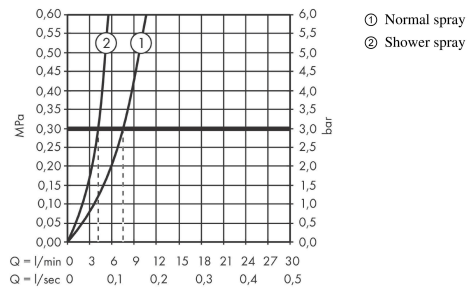

Talis M54
Single lever kitchen mixer 210, pull-out spray, 2jet, sBox
Surfaces: **Chrome**   Article Number: **72801000**

Flowchart